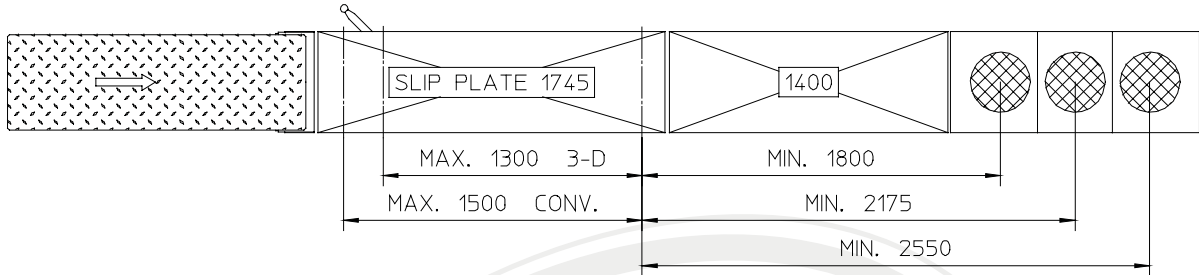

Car version - standard platform on models WA/VWA\*

Wheelbase: from min. 1800 mm till max. 4050 mm

Car version - extended platform on models LWA/LVWA\*

Wheelbase: from min. 1800 mm till max. 4050 mm

VAN version - extended platform on models LWA/LVWA\*

Wheelbase: from min. 2250 mm till max. 4500 mm

Model	Article no.	Model	Article no.
ST 4040-WA	43500900	ST 4040F-WA	43600900
ST 4040-LWA	43510900	ST 4040F-LWA	43610900
ST 4040-VWA*	43520900	ST 4040F-VWA*	43620900
ST 4040-LVWA*	43530900	ST 4040F-LVWA*	43630900

\* V - wider version recommend in combination with 3D wheel-alignment system