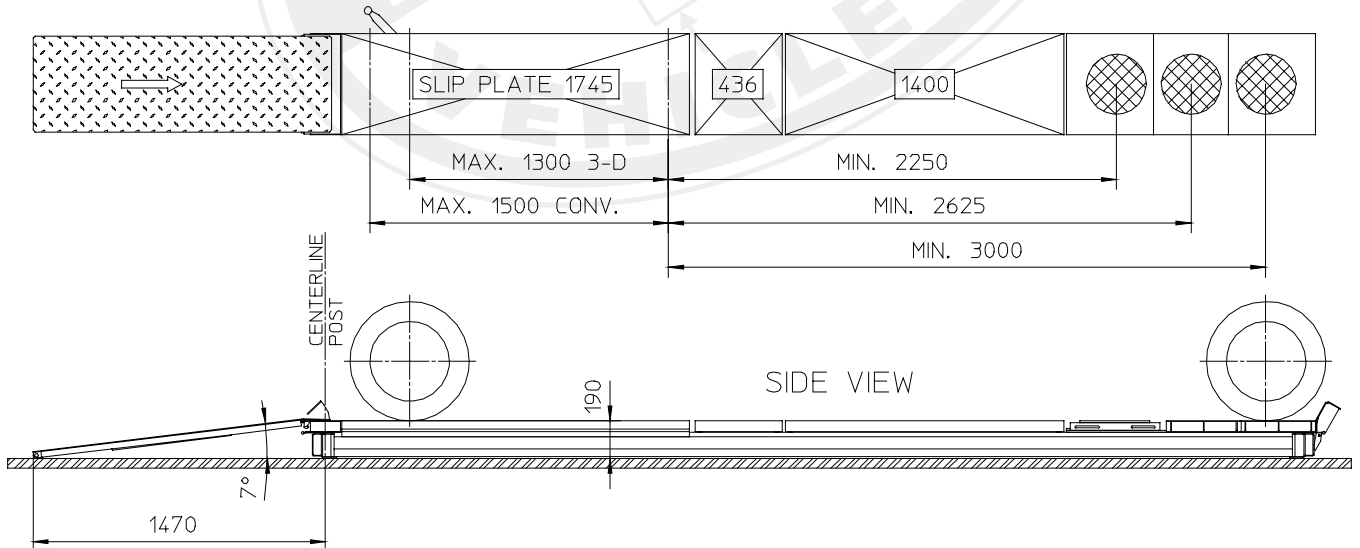

Car version - standard platform on models WA/VWA\*

Wheelbase: from min. 1800 mm till max. 4050 mm

Car version - extended platform on models LWA/LVWA\*

Wheelbase: from min. 1800 mm till max. 4050 mm

VAN version - extended platform on models LWA/LVWA\*

Wheelbase: from min. 2250 mm till max. 4500 mm

Model	Article no.	Model	Article no.
ST 4040-WA	43500900	ST 4040F-WA	43600900
ST 4040-LWA	43510900	ST 4040F-LWA	43610900
ST 4040-VWA*	43520900	ST 4040F-VWA*	43620900
ST 4040-LVWA*	43530900	ST 4040F-LVWA*	43630900

\* V - wider version recommend in combination with 3D wheel-alignment system