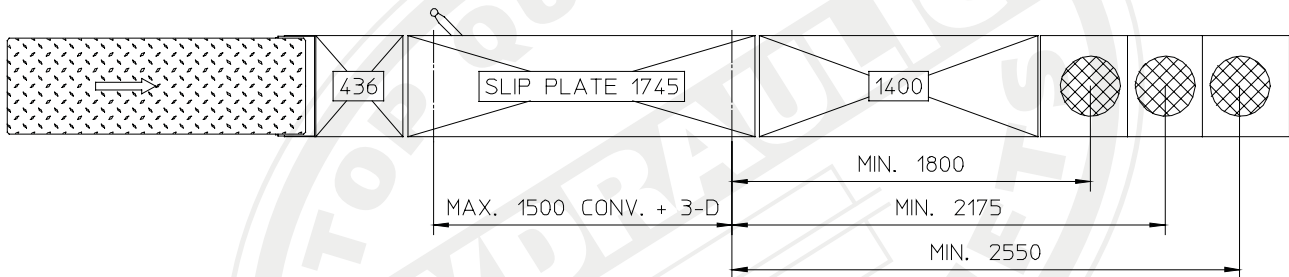

Car version - standard platform on models WA/VWA\*

Wheelbase: from min. 1800 mm till max. 4050 mm

Car version - extended platform on models LWA/LVWA\*

Wheelbase: from min. 1800 mm till max. 4050 mm

VAN version - extended platform on models LWA/LVWA\*

Wheelbase: from min. 2250 mm till max. 4500 mm

Model	Article no.	Model	Article no.
ST 4040-WA	43500900	ST 4040F-WA	43600900
ST 4040-LWA	43510900	ST 4040F-LWA	43610900
ST 4040-VWA*	43520900	ST 4040F-VWA*	43620900
ST 4040-LVWA*	43530900	ST 4040F-LVWA*	43630900

\* V - wider version recommend in combination with 3D wheel-alignment system